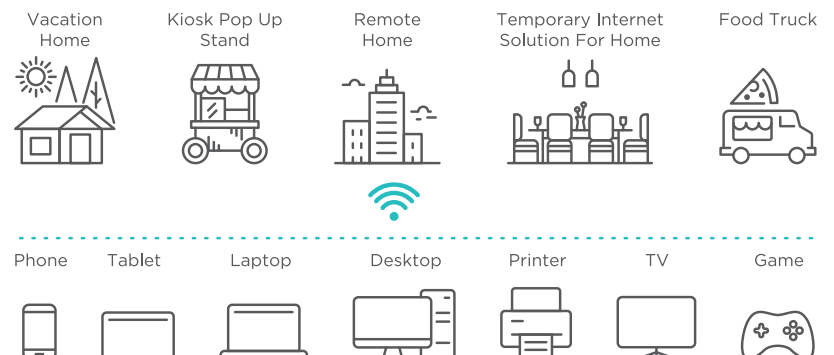

Interface

- 4x Ethernet RJ-45 port
- 2x Internal WLAN antennas
- 2x Internal WAN antennas with support for optional SMA external connectors.
- Standard SIM card slot

LEDs

- Power
- LTE Signal Quality (5 LED bar graph)
- WLAN
- SIM status